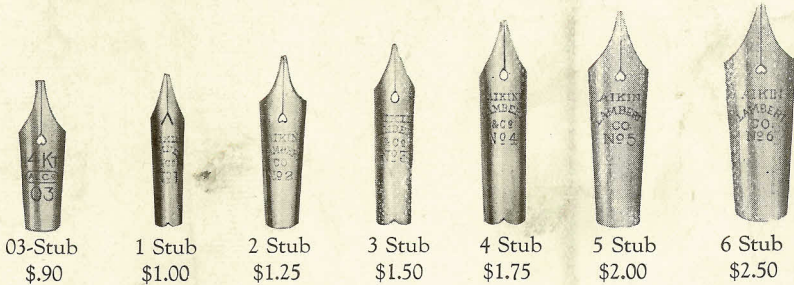

"MERCANTILE" FOUNTAIN PEN NIBS (Stub)

No. 03. Manifold	$1.25	No. 4. Manifold.....	$2.00
" 2. Manifold.....	1.50	" 5. Manifold...	2.50
" 3. Manifold	1.75		

These Nibs are specially tempered for Clear, Satisfactory Manifold Work

WE CREDIT OLD GOLD